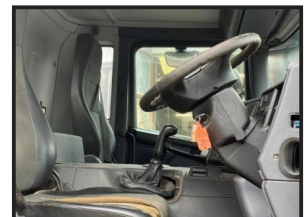

scania p360

£POA

Scania P360 tipper, 32 ton, 8 X 4, with day cab, manual gearbox and spring suspension. Shipping and delivery to port is available. Any other questions please enquire.

Product Details

| Product Details | |
|----------------------|---------------|
| Category/Type | Tipper |
| Make | scania |
| Model | p360 |
| Year | 2012 |
| Hours | - |