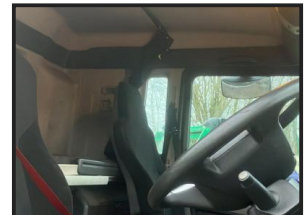

### £POA

MAN 6 X 2 , 26 ton curtainsider with automatic gearbox and sleeper cab. Shipping and delivery to port is available. Any other questions please enquire.