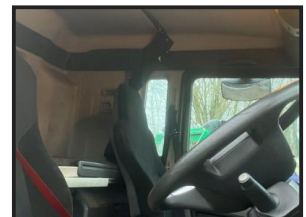

HARTLEY'S COMMERCIALS

Quality Commercial Vehicle Sales

MAN T65 26.320

£POA

MAN 6 X 2 , 26 ton curtainsider with automatic gearbox and sleeper cab. Shipping and delivery to port is available. Any other questions please enquire.